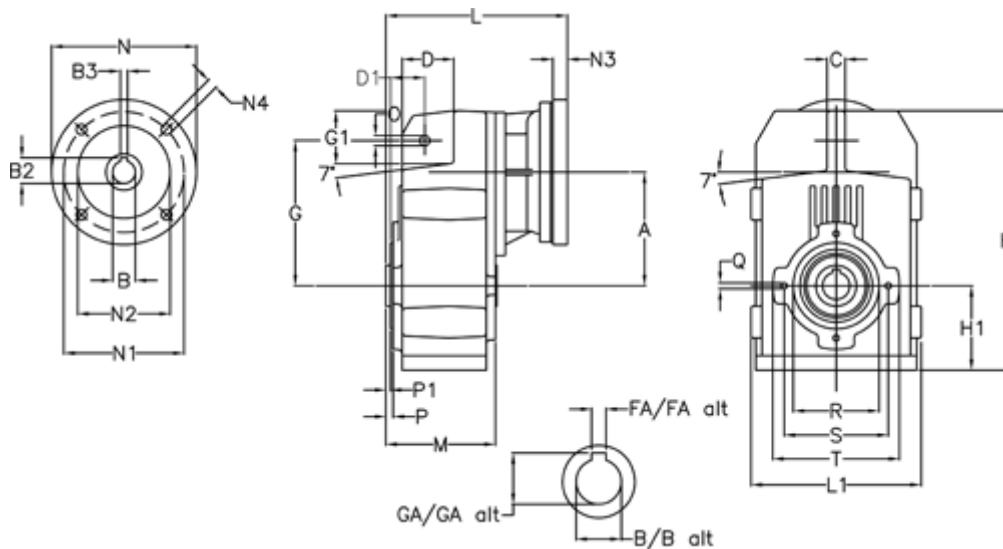

Article number: 29560408494235
 Description: Shaft mounted gear
 A413H40-84,9-P90B5

Measures

A = 175.75	FA = 12	M = 144.0	Q = M12x19
B = 40	G = 218	N = 200	R = 130
B1 = 24	G1 = 97.5	N1 = 165	S = 165
B2 = 27.3	GA = 43.0	N2 = 130	T = 200
B3 = 8	H = 389.0	N4 = M10x20	
C = 16	H1 = 116.0	O = 14	
D = 79.0	L = 265.5	P = 7.5	
D1 = 56.5	L1 = 242	P1 = 3.5	